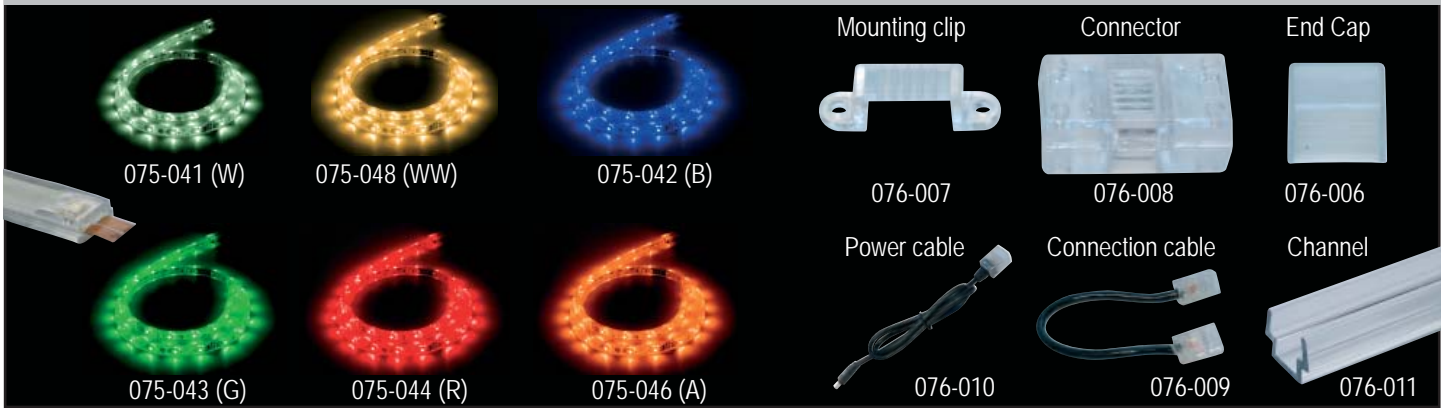

COVE LIGHT 6*12 HORIZONTAL & ACCESSORIES

L-FL-SC-24V 24 Volt single 6 x 12 mm flat Covelight for illuminating coves in yachts, restaurants, hotels, company's, living rooms etc. Also available in WW High Bright. 36 LED's pro metre, cutting length 20cm.