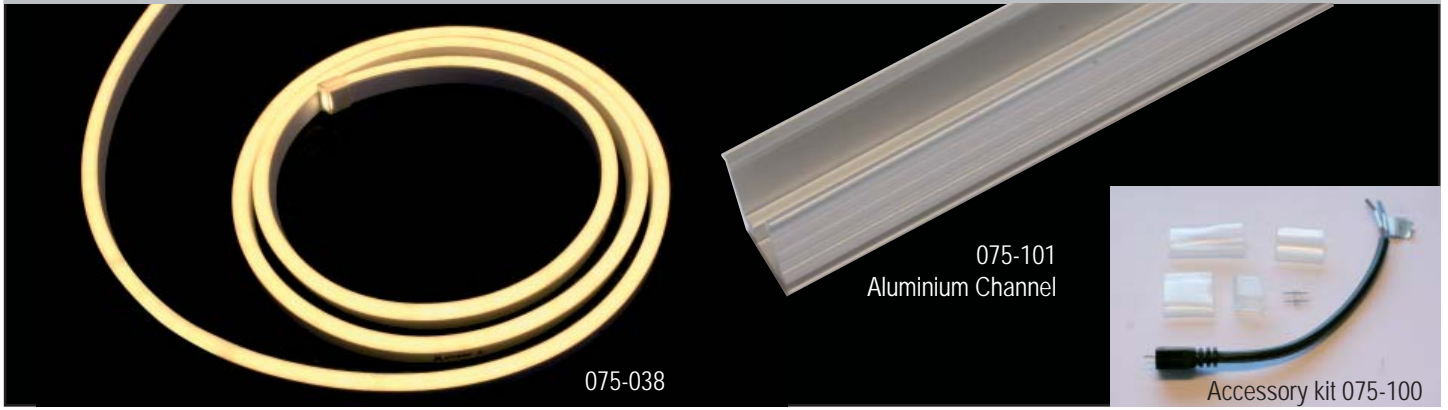

COVE LIGHT MARINE & ACCESSORIES

CVL-24V-WW 24 Volt LED Cove Light with 78 LED's per meter and a cutting distance of 8,3 cm. Specially designed for Marine applications. Available in warm white on 20 meter rolls.