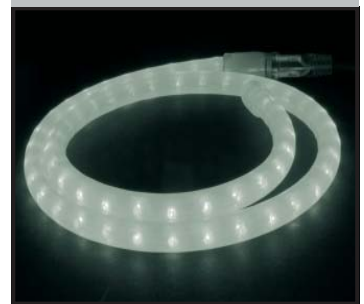

COVE LIGHT ROUND

Cove Light Round has a diameter of 13 mm and is available in milky white, milky warm white and milky blue. Cove Light Round has 60 LED's per meter and a cutting length of 1 m. The diffuse coating gives an even light emission.