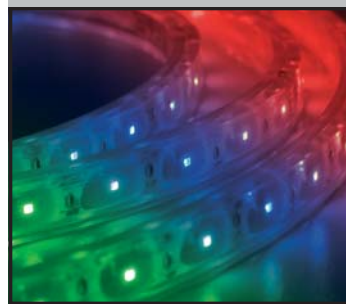

COVELIGHT

2 year
warranty

COVE LIGHT RGB

COVE LIGHT ROUND

Cove Light is used world wide in hotels, restuarants, shops, luxury yachts and living rooms. Tronix is specialized in Cove Light and offers 3 product lines. Cove Light Round 230 Volt has a modest light intensity for use in luxury yachts and living rooms. For higher light intensity or for replacment of fl uorescent lighting, Cove Light SMD Flat, available as Single 6*12, Single 6*12 Ultra Bright, Single 6*12 vertical and Cove Light RGB, is the right choice. The new Single 6*12 Vertical Cove Light is specially designed for round coves, because of the vertical light output. Cove Light RGB 11*18 offers, besides the higher light intensity, the option to create any imaginable color.

COVE LIGHT MARINE

Cove Light Marine has 78 LED's per meter and a cutting length of 8,3 cm. Cove Light Marine is specially designed for use on yachts. Cove Line Marine operates on 24 Volt.

COVE LIGHT SINGLE 6*12

Cove Light single 6*12, single 6*12 Ultra Bright and single 6*12 vertical all have 36 LED's per meter and a cutting length of 20 cm. The clear coating in combination with SMD LED's gives a bright light emission. Power consumption is 3 W/m and maximum length is 30 meter.

COVE LIGHT RGB 11*18

Cove Light RGB 11*18 has 36 RGB LED's per meter and a cutting length of 20 cm (24V) or 2 m (230V). The clear coating in combination with SMD LED's gives a bright light emission. Power consumption is 6 W/m and maximum length is 20 m (24V) or 100 m (230V).