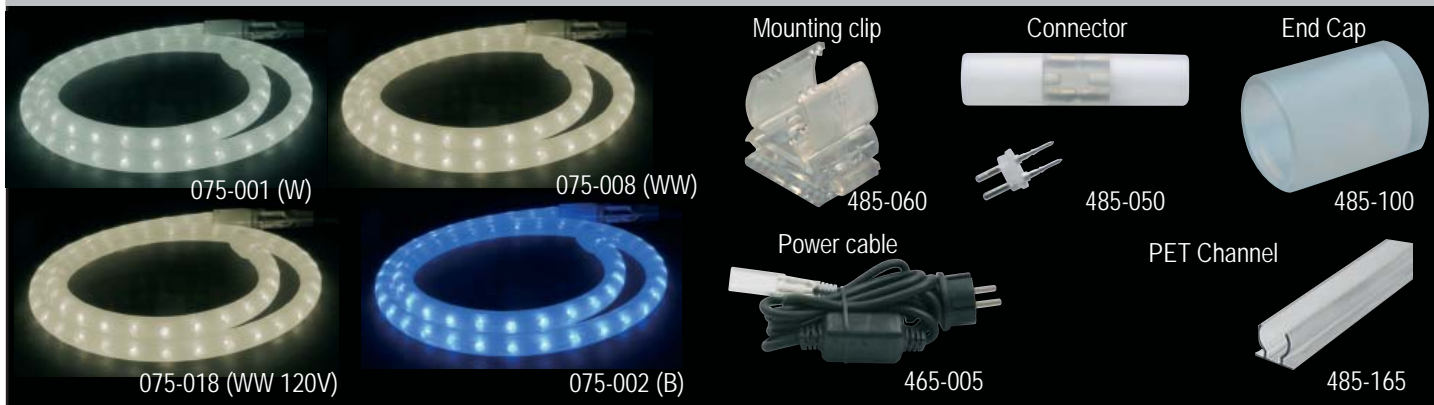

COVE LIGHT ROUND & ACCESSORIES