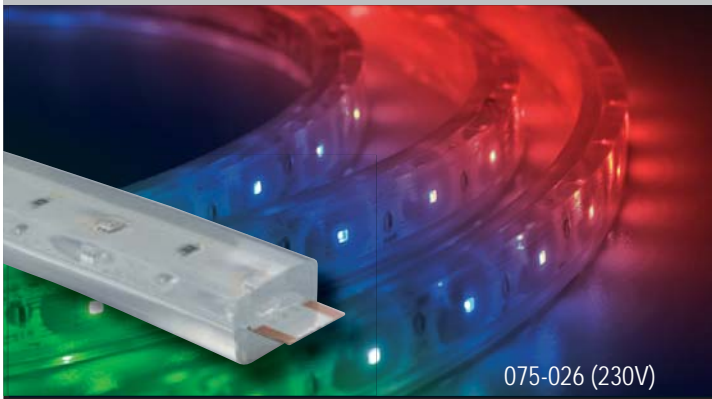

COVE LIGHT RGB 230 VOLT & ACCESSORIES

075-026 (230V)

L-FL-RGB-230V 230 Volt 11 x 18 mm flat RGB Covelight. 36 LED's pro metre, cutting lenght 2 metre.