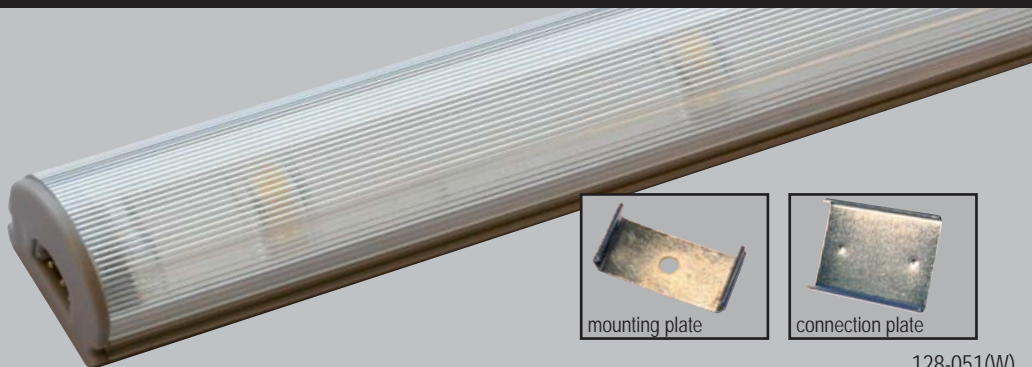

LIGHT BAR

ALUMINIUM HI BRIGHT

24 Volt
500 x 19 x 14 mm

128-041(W)
128-028(WW)

	Power	Number of LEDs	Max. to connect	Color	Lumen	LED type	Angle	IP
128-041	4 W	45	10	white 6500K	270	SMD	120°	20
128-028	4 W	45	10	warm white 3000K	200	SMD	120°	20

Application kitchen and cabinet

All pictured accessoires are included

ALUMINIUM HIGH POWER

24 Volt
300 x 25 x 15,5 mm

128-051(W)
128-038(WW)

	Power	Number of LEDs	Max. to connect	Color	Lumen	LED type	Angle	IP
128-051	6,8 W	5	10	white 6500K	400	Nichia 1W	120°	20
128-038	6,8 W	5	10	warm white 3000K	350	Nichia 1W	120°	20

Application shop shelf, window, show case

All pictured accessoires are included

ALUMINIUM WATER PROOF

12 Volt
520 x 10 x 6 mm

128-031(W)
128-018(WW)
128-012(B)
128-013(G)
128-014(R)
128-015(Y)

	Power	Number of LEDs	Color	lmc	LED type	Angle	IP
128-031	2,4 W	30	white	1500	SMD	120°	54
128-018	2,4 W	30	warm white	1500	SMD	120°	54

FLUX WATER PROOF

12 Volt
800 x 18 x 13 mm
1000 x 18 x 13 mm

128-021
128-011

	Power	Number of LEDs	Color	Lumen	LED type	Angle	IP
128-021	4 W	50	white	247	Flux	80°	67
128-011	4,8 W	60	white	296	Flux	80°	67