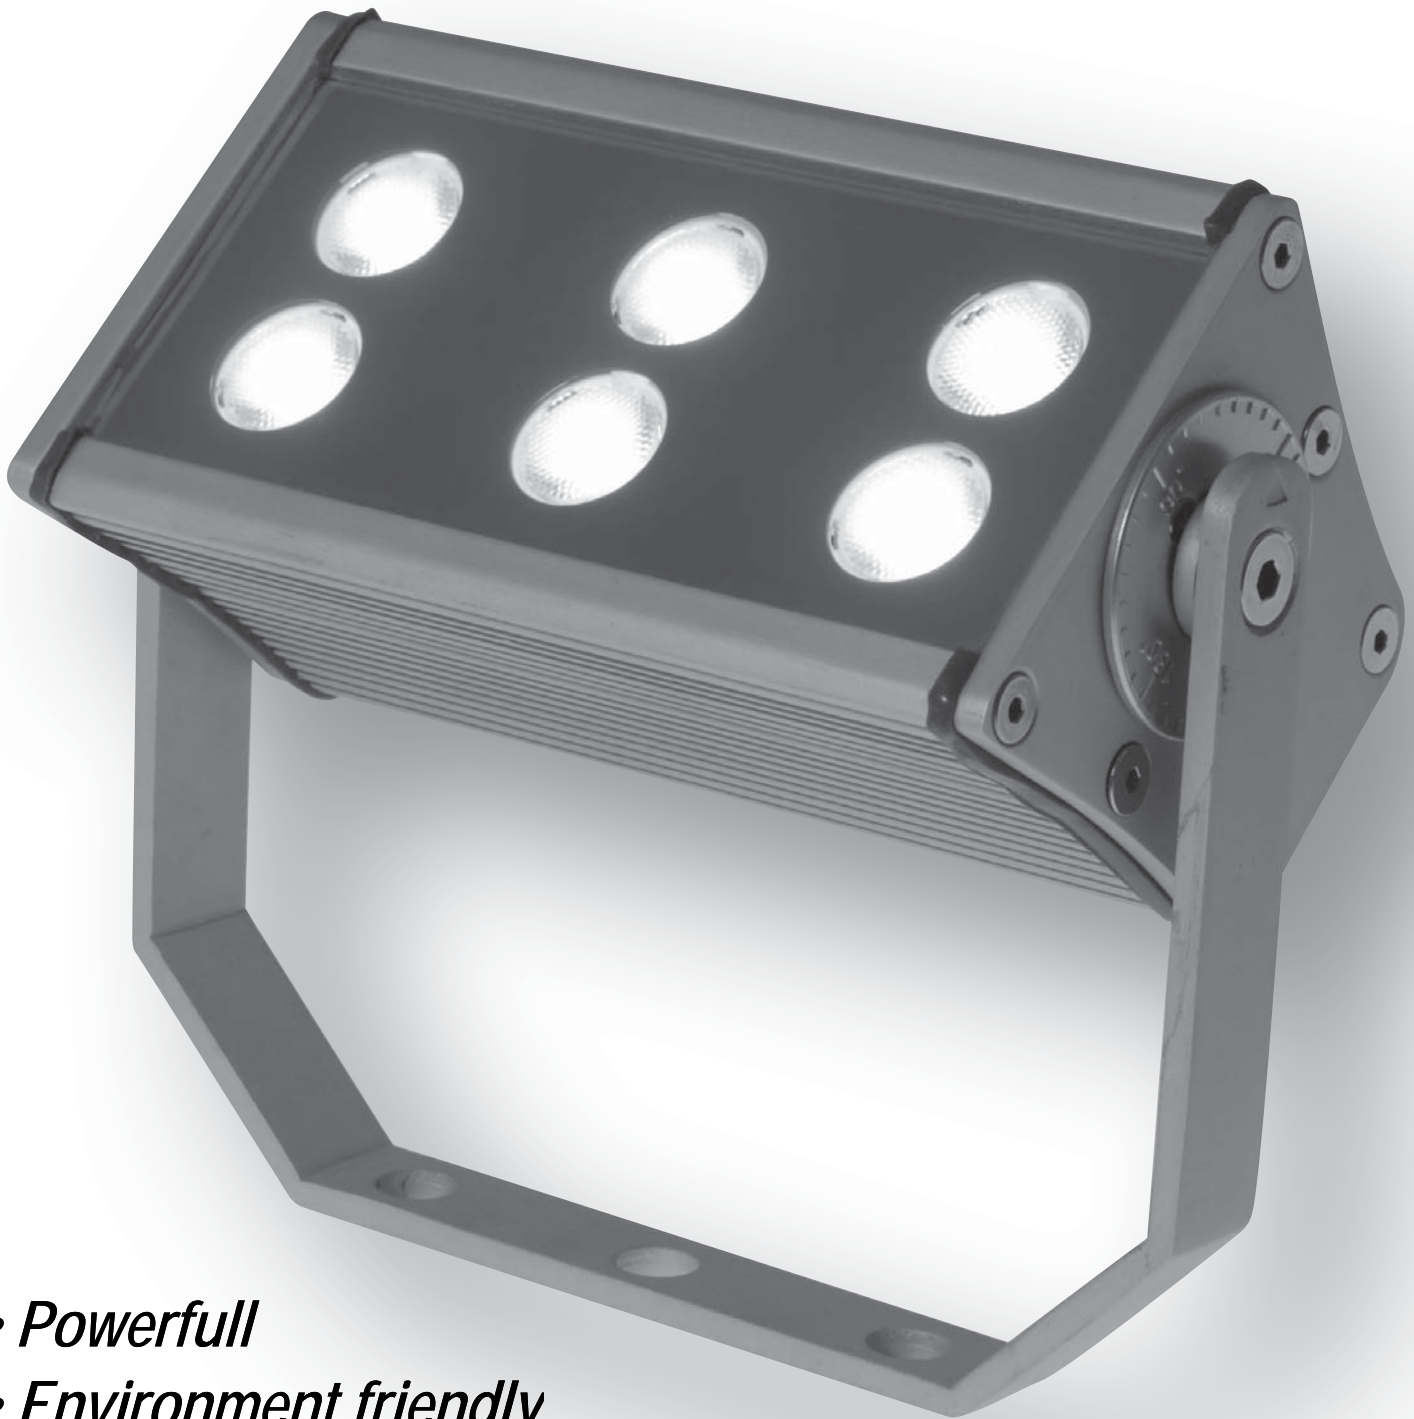

LED FloodLight

Architectural/commercial line

The perfect solution to light up billboards, buildings, shops, shop windows, trees and gardens.

- *Powerfull*
- *Environment friendly*
- *Low energy consumption*
- *Only 18 Watt*